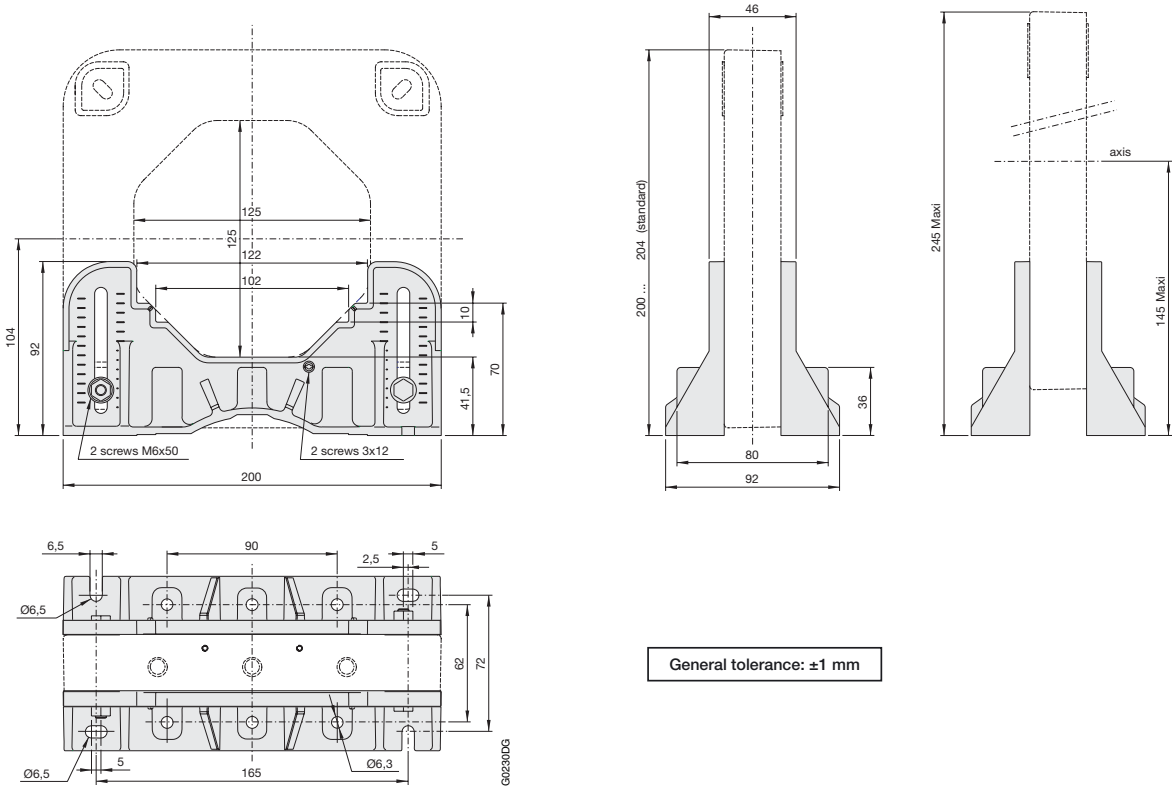

Dimensions and arrangement of right angle brackets (mm)

Right angle brackets mounting on NCS125T sensors

NCS traction current sensors

Fixed installations

Dimensions and arrangement of right angle brackets (mm)

Right angle brackets mounting on NCS125T sensors