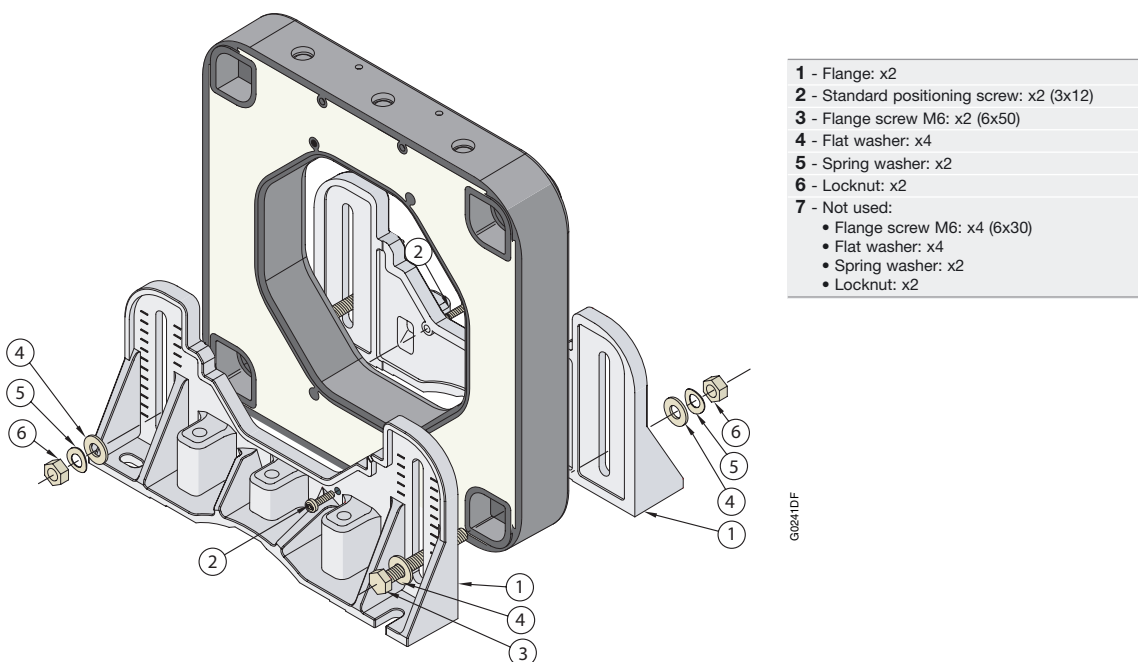

Dimensions and arrangement of right angle brackets (mm)

Right angle brackets mounting on NCS125T sensors

NCS traction current sensors

Fixed installations

Dimensions and arrangement of right angle brackets (mm)

Right angle brackets mounting on NCS125T sensors