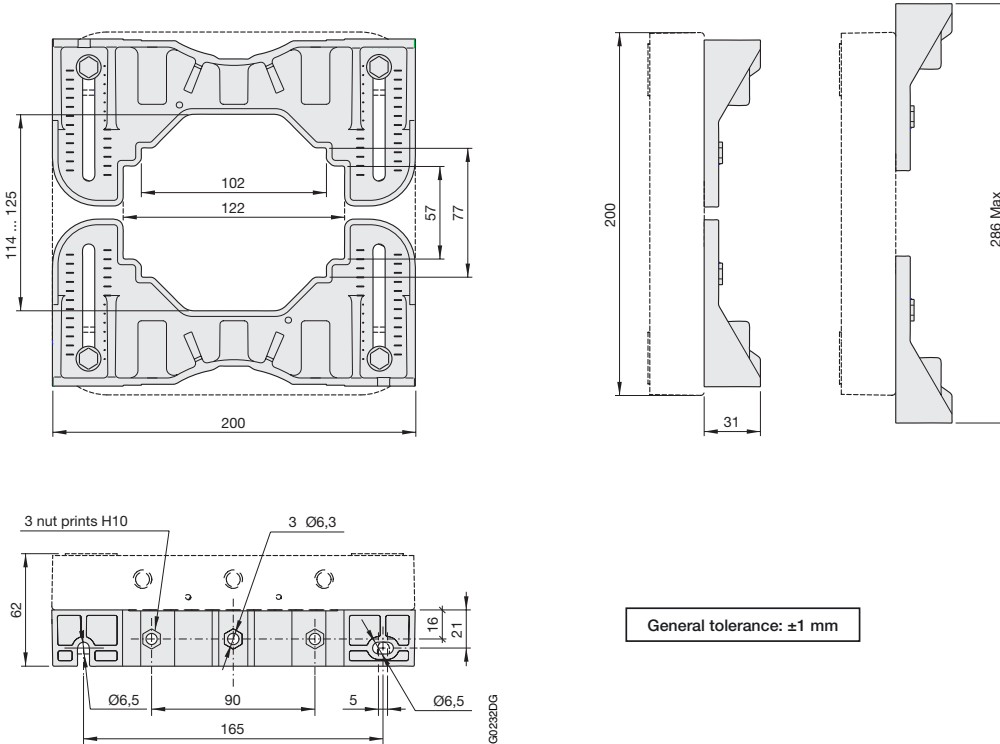

Dimensions and arrangement of right angle brackets (mm)

Right angle brackets mounting on NCS125T sensors

NCS traction current sensors

Fixed installations

Dimensions and arrangement of right angle brackets (mm)

Right angle brackets mounting on NCS125T sensors